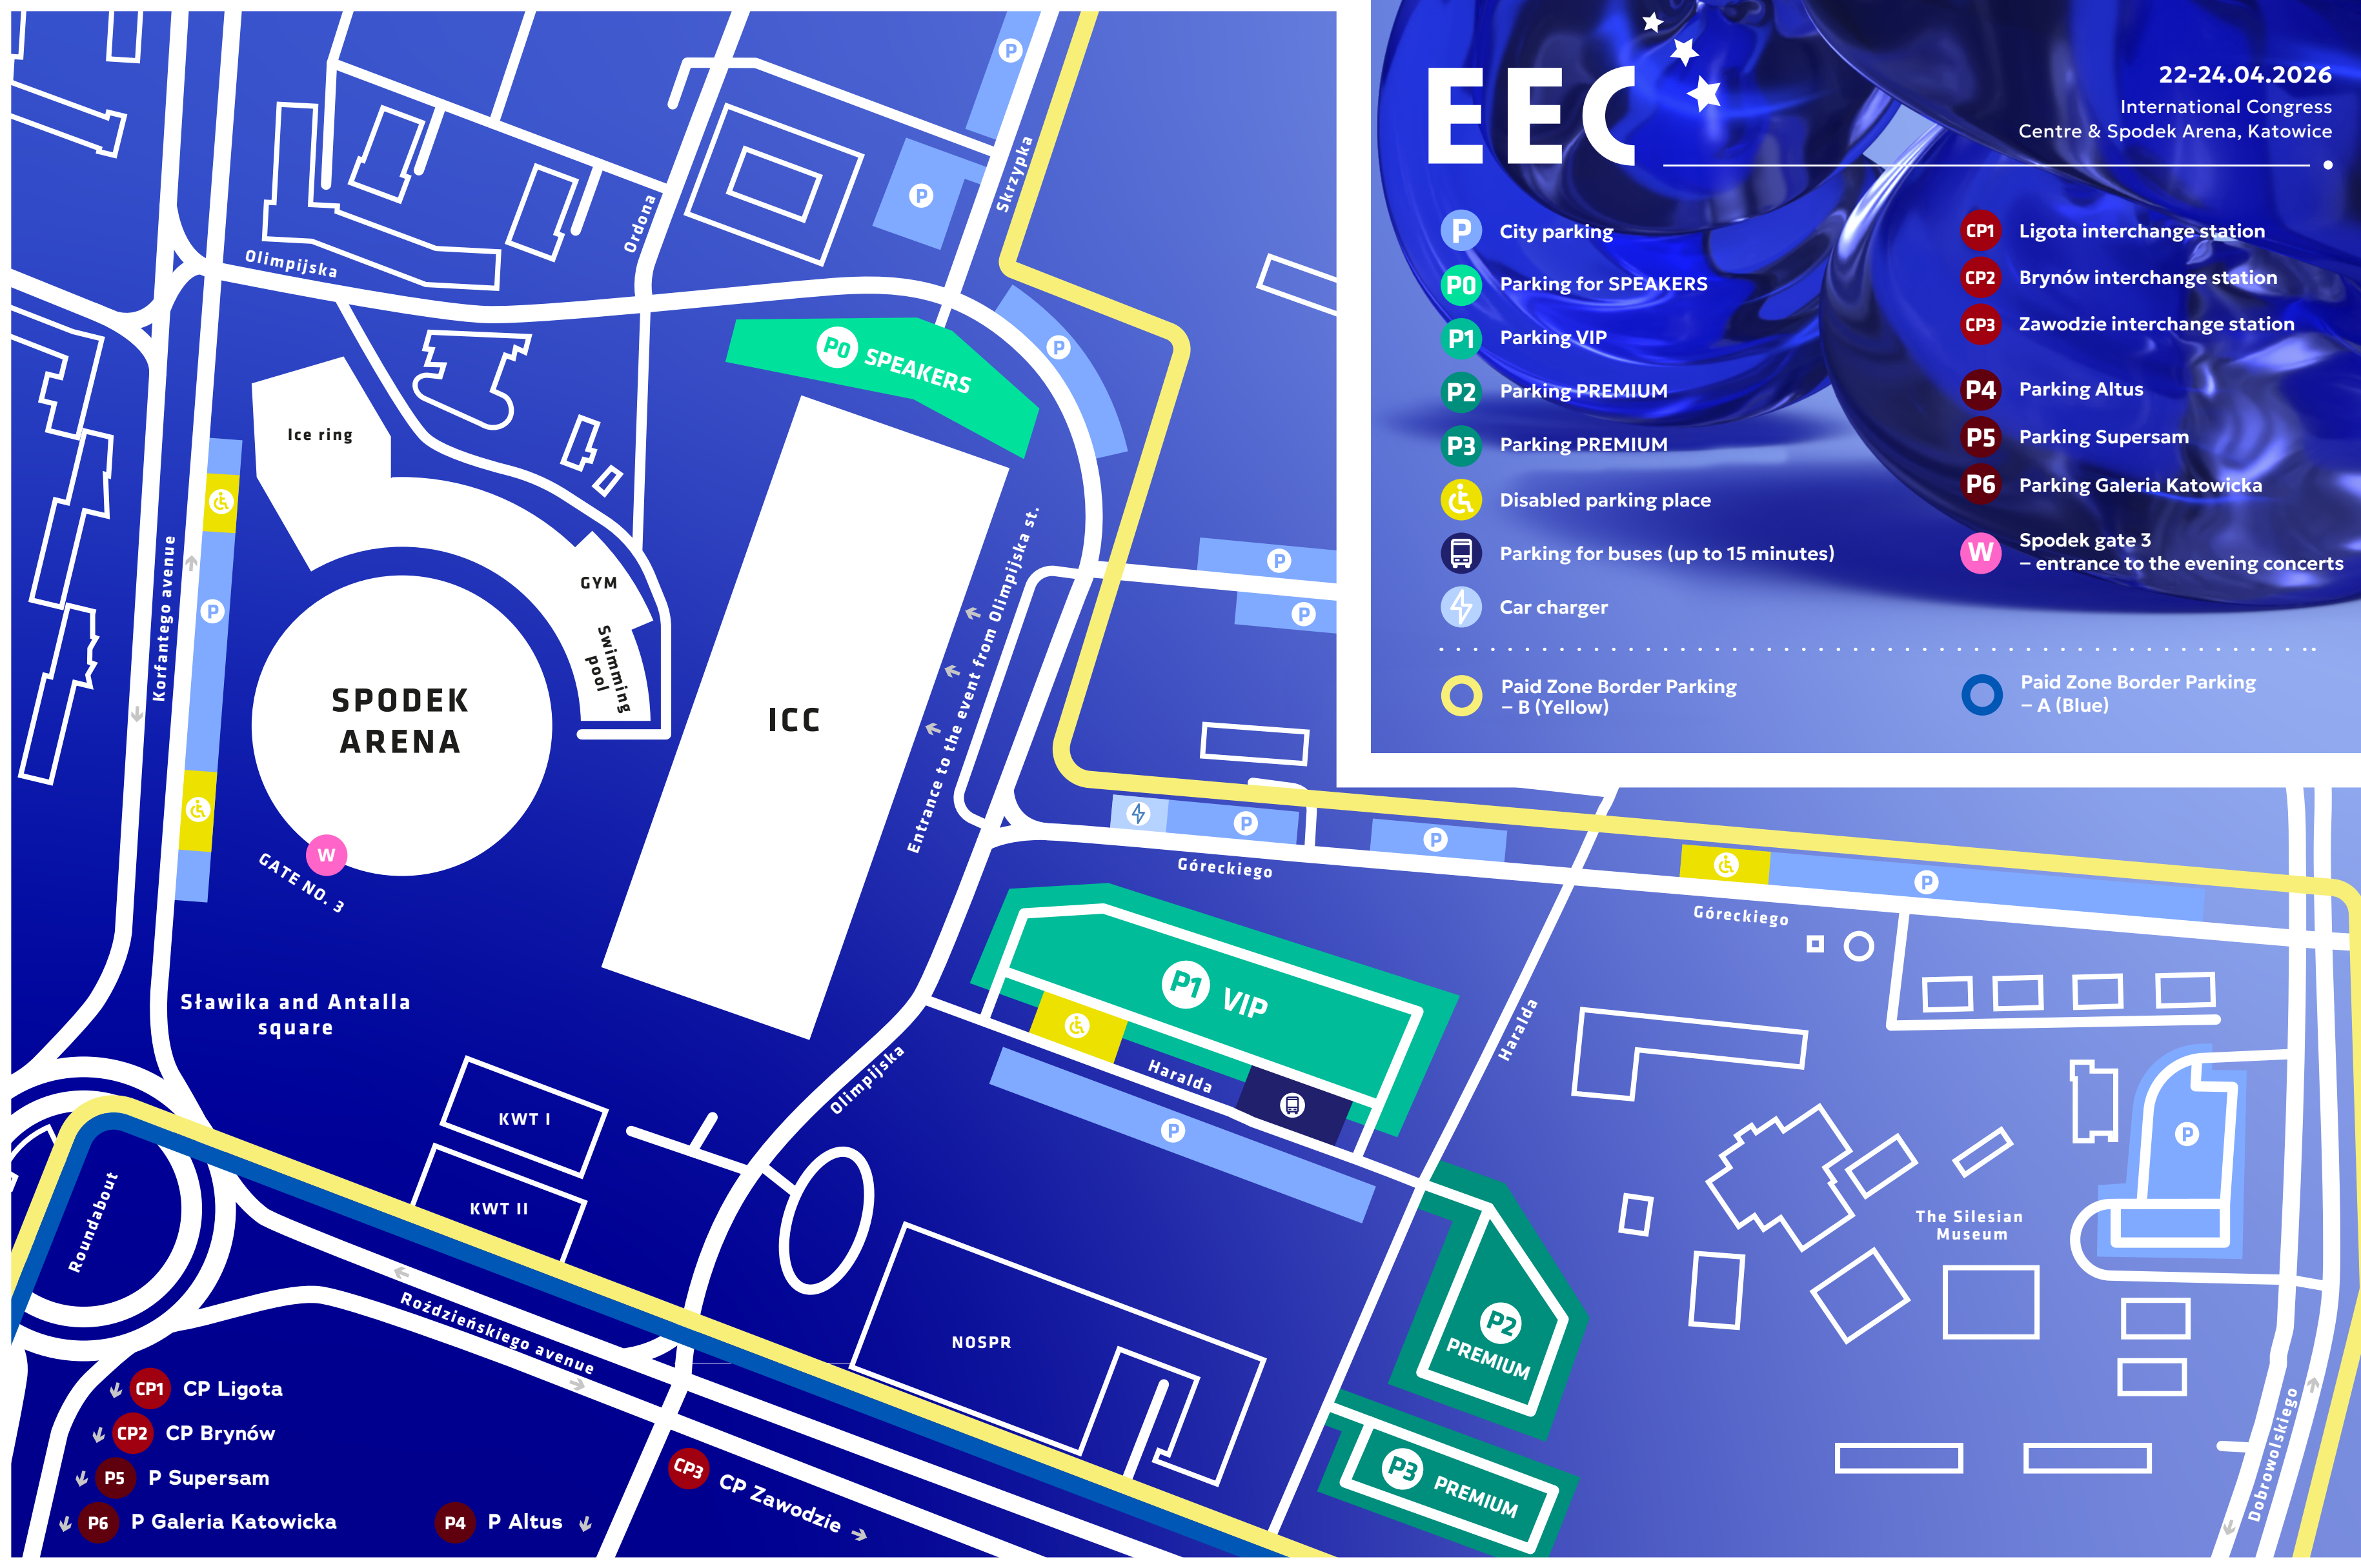

# EEC

22-24.04.2026  
International Congress  
Centre & Spodek Arena, Katowice

- P** City parking
  - P0** Parking for SPEAKERS
  - P1** Parking VIP
  - P2** Parking PREMIUM
  - P3** Parking PREMIUM
  - ♿** Disabled parking place
  - 🚌** Parking for buses (up to 15 minutes)
  - ⚡** Car charger
  - CP1** Ligota interchange station
  - CP2** Brynów interchange station
  - CP3** Zawodzie interchange station
  - P4** Parking Altus
  - P5** Parking Supersam
  - P6** Parking Galeria Katowicka
  - W** Spodek gate 3 – entrance to the evening concerts
- Paid Zone Border Parking – B (Yellow)
- Paid Zone Border Parking – A (Blue)

- CP1** CP Ligota
- CP2** CP Brynów
- P5** P Supersam
- P6** P Galeria Katowicka
- P4** P Altus
- CP3** CP Zawodzie